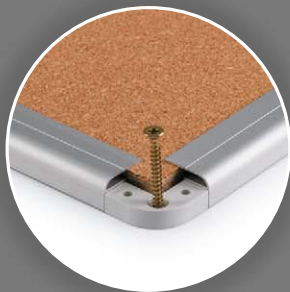

Cork notice board **WOODEN FRAME (STANDARD)**

A board necessary in every office or home, whose surface is made of the highest quality cork. Frame sewn from pine wood. The surface of the board is intended for the use of cork pins.

A board necessary in every office or home, whose surface is made of the highest quality cork. Frame sewn from pine wood. The surface of the board is intended for the use of cork pins.

SIZES:

45 x 60

90 x 60

The highest quality board for writing with dry-erase markers - useful wherever there is a need to quickly change information. Dry-erase whiteboard with a magnetic ceramic surface. Frame made of silver aluminum profile finished with gray corners.