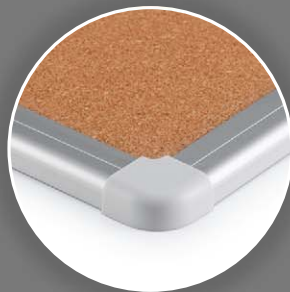

Mat Boards™

***we don't make it,
we create it
for You***

**CHECK
OUR
OFFER**

Products
Catalog

Mat:Boards™

MatBoards offers both the highest quality products, and the simplest pin boards in a wooden frame in standard/economic versions, textile boards, dry-erase boards, magnetic as well as high quality ceramic surface and glass boards.

Cork notice board **WOODEN FRAME (STANDARD)**

A board necessary in every office or home, whose surface is made of the highest quality cork. Frame sewn from pine wood. The surface of the board is intended for the use of cork pins.

120 x 90

150 x 100

Magnetic dry wipe board **ALUMINUM FRAME**

A board for writing with dry-erase markers - useful wherever there is a need to quickly change information. A white dry-erase board with a magnetic lacquered surface. Frame made of silver aluminum profile finished with gray corners.

The highest quality board for writing with dry-erase markers - useful wherever there is a need to quickly change information. Dry-erase whiteboard with a magnetic ceramic surface. Frame made of silver aluminum profile finished with gray corners.